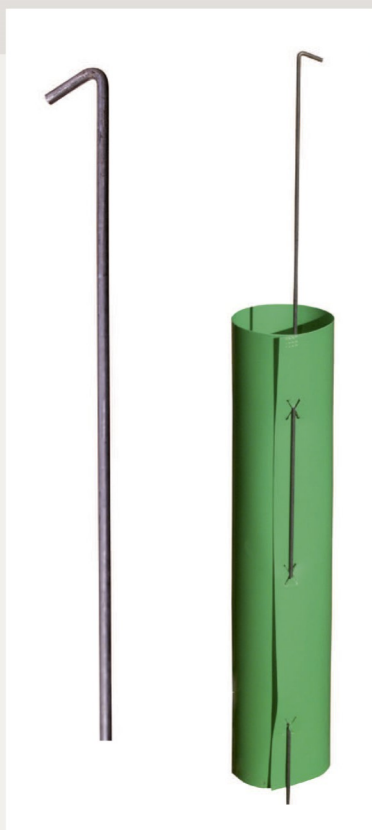

PROTECTOR EASY PRO

Single-wall plastic sheet tree shelter. It wraps around the trunk and is secured by a metal rod to form a tubular tree shelter. The rod also firmly secures the tree shelter to the soil.

Suitable for use in tree plantations, especially to provide protection from herbicides.

Easy to store.

SPECIFICATIONS

Polyethylene

Perforated for easy rod installation

Diameter: 10 cm

Height: 40 cm, 50 cm and 60 cm

Colour: green

Optional metal rod: 3,5 or 4,0 mm

Cardboard boxes of 250 sheets

Easy to store

PROTECTOR EASY-PRO

Height [cm]	Packaging	Ref.
40	Bundles of 250 units	14050
50	Bundles of 250 units	14051
60	Bundles of 250 units	14052