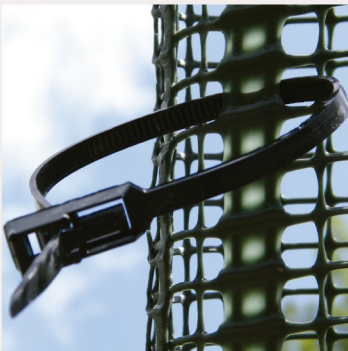

Ideal for the establishment, training and final development of plants that require greater levels of light penetration.

Provided with a flared top rim to prevent abrasion to the plant stem.

Use of a wooden stake is recommended.

Diameter: 8 cm - 11 cm (nests of 4)

---

Colour: green

---

Anti-abrasion flared top rim

---

Releasable ties: 1 tie on heights of 45 cm and 60 cm and 2 ties on all other heights

---

Provided with a flared top rim to prevent abrasion to the plant stem

Available on pallets for small supplies only.

Releasable ratchet

Lined with a thin, clear polyethylene film