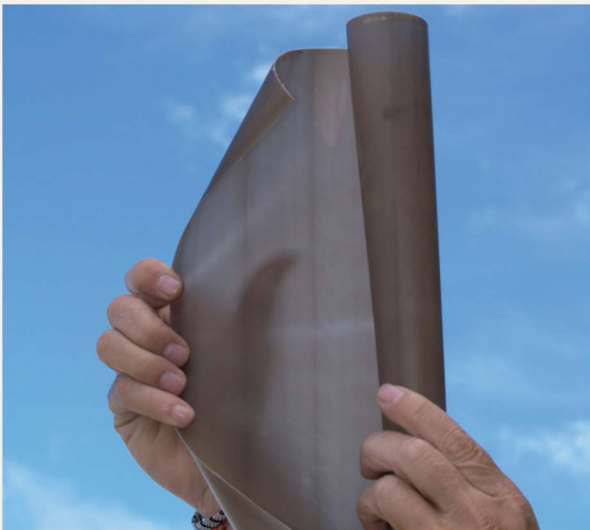

## TUBEX ENVOLVENTE single-wall TUBEX

Tubex wrap is a single-wall, SPLIT, WRAP-AROUND tree guard. It regains its tubular shape once fitted around the plant trunk.

It is especially recommended for the protection of fruit trees. It is also a very useful guard for gardening situations where strimmers are to be used.

### SPECIFICATIONS

---

Photodegradable polypropylene

---

Diameter: 5 cm expanding to 10 cm

---

Height: 35 cm, 40 cm and 60 cm

---

Colour: brown or black

---

Compact and versatile

---

Economical and easy to use

---

Smooth top rim

---

Tubex wrap is a single-wall, split, wrap-around tree guard. It regains its tubular shape once wrapped around the plant trunk