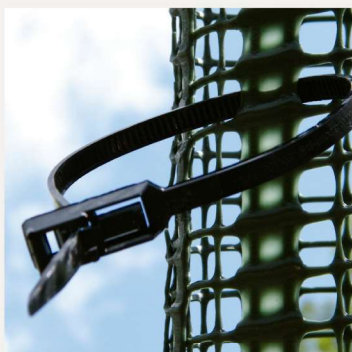

TUBEX MESH

Tubex Mesh is a range of high-quality tree shelters that combines the features of netting with the rigidity of a tube. Its use and installation is very similar to that of any tree shelter.

Ideal for the establishment, training and final development of plants that require greater levels of light penetration.

Provided with a flared top rim to prevent abrasion to the plant stem.

Use of a wooden stake is recommended. Includes releasable ties to attach the mesh to the stake..

SPECIFICATIONS

Recycled plastic with a life span of approximately 7 years

12 x 12 mm mesh

Diameter: 8 cm minimum, 11 cm maximum (nests of 4)

Height: 45 cm, 60 cm, 75 cm, 90 cm, 120 cm, 150 cm and 180 cm

Colour: green

Releasable ties: 1 tie on 45 cm and 60 cm meshes and 2 ties on all other heights

Provided with a flared top rim to prevent abrasion to the plant stem

Reversible ties

Tubex mesh

Height [cm]	Packaging	Ref.
45	Bags 100 units	2278
60	Bags 100 units	2279
75	Bags 100 units	2280
90	Bags 100 units	2281
120	Bags 60 units	2282
150	Bags 60 units	2283
180	Bags 60 units	2284