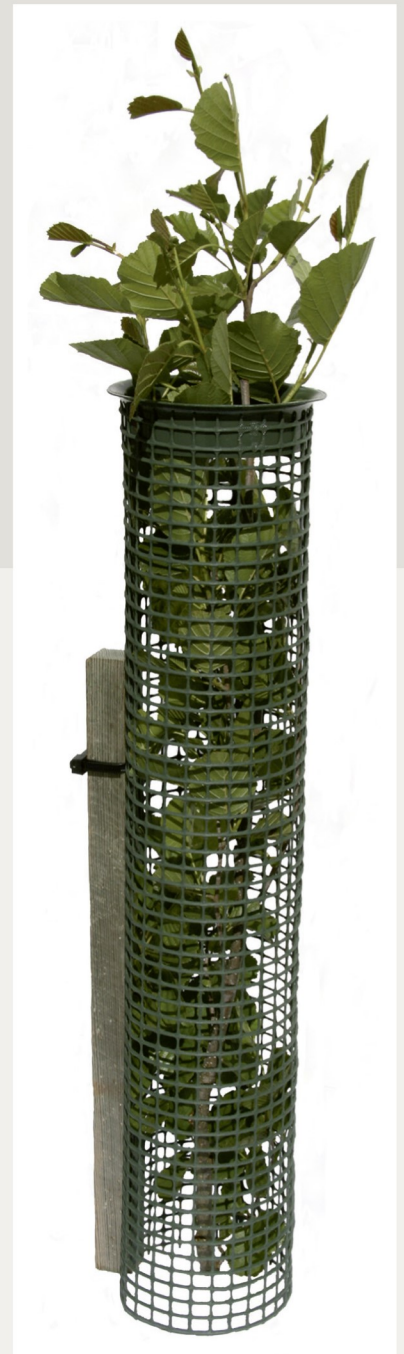

TUBEX MESH

Tubex Mesh is a range of high-quality tree shelters that combines the features of netting with the rigidity of a tube. Its use and installation is very similar to that of any tree shelter.

Ideal for the establishment, training and final development of plants that require greater levels of light penetration.

Provided with a flared top rim to prevent abrasion to the plant stem.

Use of a wooden stake is recommended. Includes releasable ties to attach the mesh to the stake..

SPECIFICATIONS

Recycled plastic with a life span of approximately 7 years

12 x 12 mm mesh

Diameter: 8 cm minimum, 11 cm maximum (nests of 4)

Height: 45 cm, 60 cm, 75 cm, 90 cm, 120 cm, 150 cm and 180 cm

Colour: green

Releasable ties: 1 tie on 45 cm and 60 cm meshes and 2 ties on all other heights

Provided with a flared top rim to prevent abrasion to the plant stem

Reversible ties

Tubex mesh

Height [cm]	Packaging	Ref.
45	Bags 100 units	2278
60	Bags 100 units	2279
75	Bags 100 units	2280
90	Bags 100 units	2281
120	Bags 60 units	2282
150	Bags 60 units	2283
180	Bags 60 units	2284